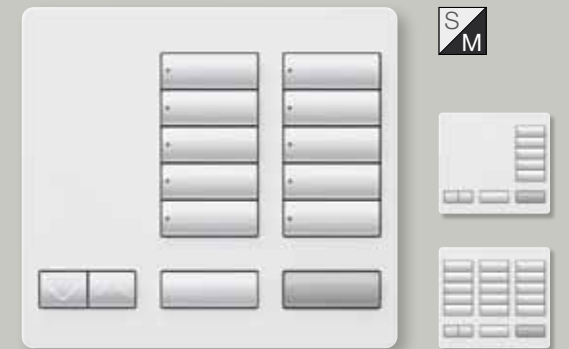

Keypads

Wall-mounted keypads

- RRD-W1RLD-XX (3 button, 2 button with raise/lower, dual group)
- RRD-W2RLD-XX (2 button with raise/lower, dual group)
- RRD-W3BD-XX (3 button, dual group)
- RRD-W3BRL-XX (3 button group with raise/lower)
- NEW** RRD-W3BSRL-XX (3 button spaced with raise/lower)
- NEW** RRD-W4S-XX (4 button, favorite with raise/lower)
- NEW** RRD-W5BRL-XX (5 button with raise/lower)
- RRD-W5BRLIR-XX (5 button with raise/lower, and IR)
- RRD-W6BRL-XX (6 button with raise/lower)
- RRD-W7B-XX (7 button)

Color Availability Key\*

- DG** Designer Gloss
- SC** Satin Colors
- SM** Snow and Midnight Only
- W** Check [www.lutron.com](http://www.lutron.com) for available colors

\* Products available in only one color—White (WH), Snow (SW), or Black (BL)—are designated in the model number