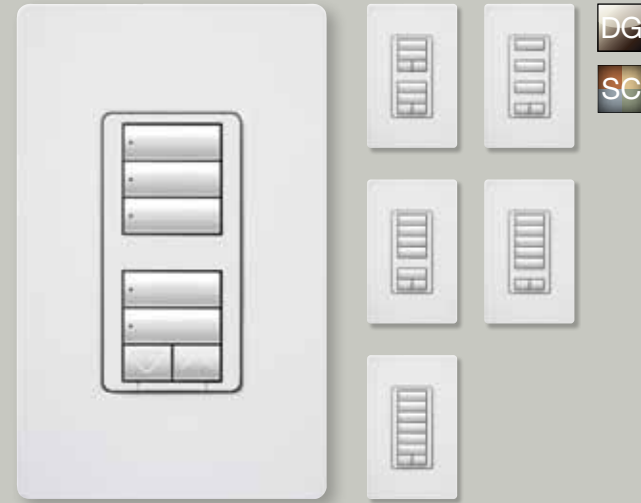

Light controls

Dimmers and switches

- RRD-6D-XX (600 W dimmer)
- RRD-10D-XX (1000 W dimmer)
- RRD-10ND-XX (1000 W neutral dimmer)
- RRD-8ANS-XX (8 Amp neutral switch)
- RRD-8S-DV-XX (dual-voltage 8 Amp switch)
- RRD-F6AN-DV-XX (dual-voltage 3-wire control dimmer)
- RRD-6NA-XX (phase-adaptive dimmer)
- RD-RD-XX (remote dimmer)
- RD-RS-XX (remote switch)
- RD-RD-277 (277 V remote dimmer)
- RD-RS-277 (277 V remote switch)

Hybrid keypad

- NEW** RRD-H1RLD-XX (3 button, 2 button with raise/lower, dual group)
- NEW** RRD-H2RLD-XX (2 button with raise/lower, dual group)
- NEW** RRD-H3BSRL-XX (3 button spaced with raise/lower)
- NEW** RRD-H4S-XX (4 button, favorite with raise/lower)
- NEW** RRD-H5BRL-XX (5 button with raise/lower)
- RRD-H6BRL-XX (6 button with raise/lower)